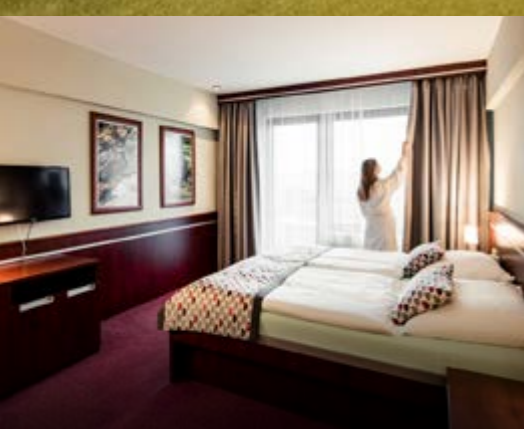

Špičák 5, Železná Ruda

+420 376 365 111

conference@orea.cz

orea.cz/hotel-spicak

OREA

Resort Panorama
Moravský kras

OREA Resort Panorama Moravský kras ★★★★★

-  **60** rooms
-  **6** meeting rooms for **370** pax
-  **2** restaurants
-  swimming pool, wellness, game fields