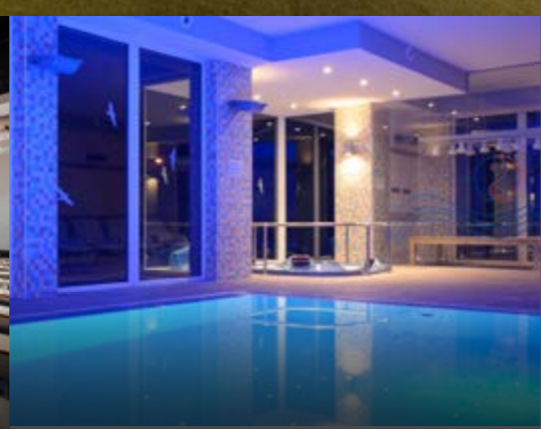

Špičák 5, Železná Ruda

+420 376 365 111

conference@orea.cz

orea.cz/hotel-spicak

OREA

Resort Panorama
Moravský kras

OREA Resort Panorama Moravský kras ★★★★★

-  **60** rooms
-  **6** meeting rooms for **370** pax
-  **2** restaurants
-  swimming pool, wellness, game fields